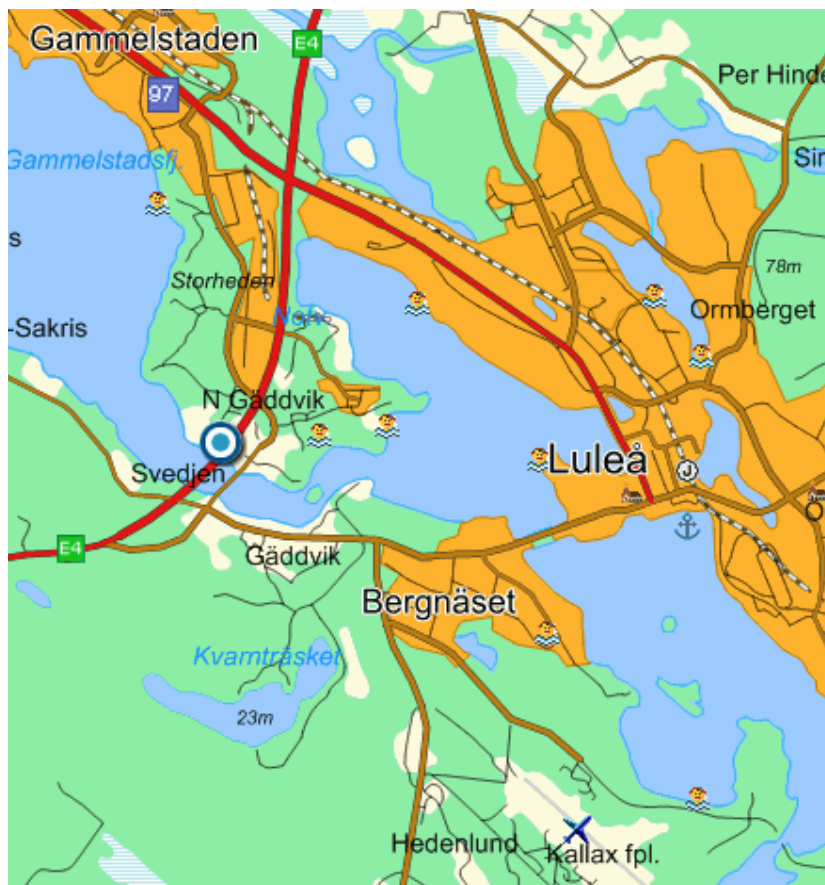

## 15th Nordic Conference on Reindeer and Reindeer Husbandry Research

*Reindeer husbandry and the surrounding world, January 26-29, 2009*

### Travel information

The conference will take place at Örnvik Konferenshotell in Luleå, Sweden.

Örnvik konferenshotell is located at Lule River beside highway E4, 9 km from central Luleå and 9 km from Kallax Airport and 5 km from Gammelstads kyrkby (World Heritage).

#### *By train*

Luleå train station is situated 9 km from the venue, (see map above)

#### *By car*

From Highway E4:

- take Trafikplats Gäddvik Södra towards: Arcus, Örnvik, Storheden
- Turn left: Örnviksvägen