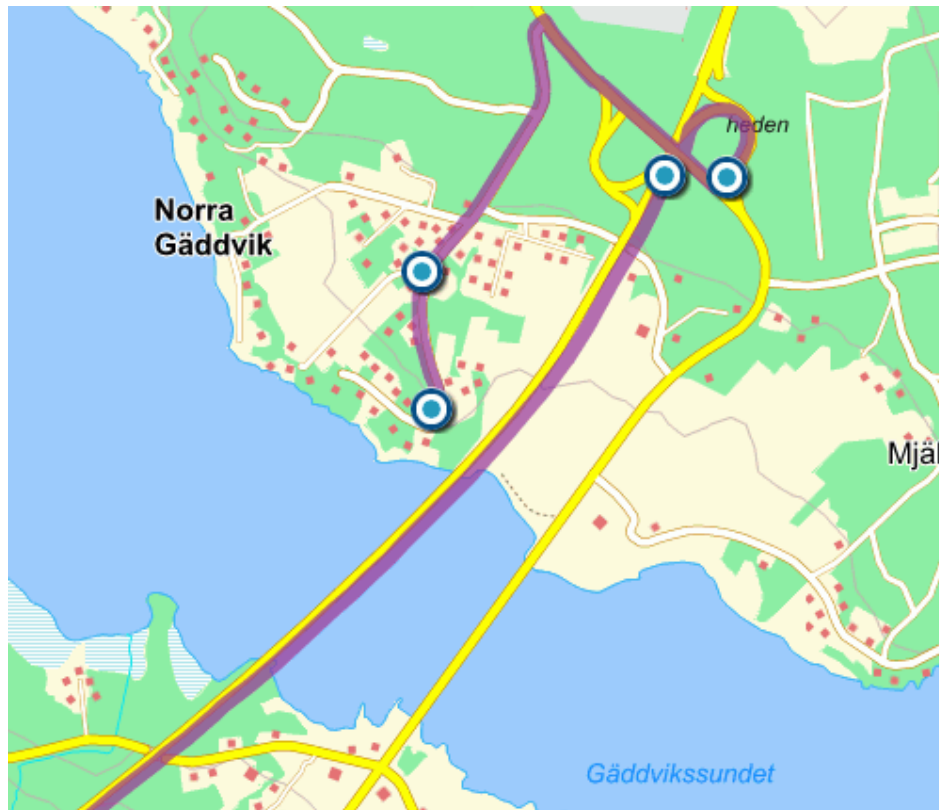

### How to get to Luleå

#### *By plane*

Kallax Airport (Luleå) is situated 9 km from the venue, (see map above)

#### *By train*

Luleå train station is situated 9 km from the venue, (see map above)

#### *By car*

From Highway E4:

- take Trafikplats Gäddvik Södra towards: Arcus, Örnvik, Storheden
- Turn left: Örnviksvägen